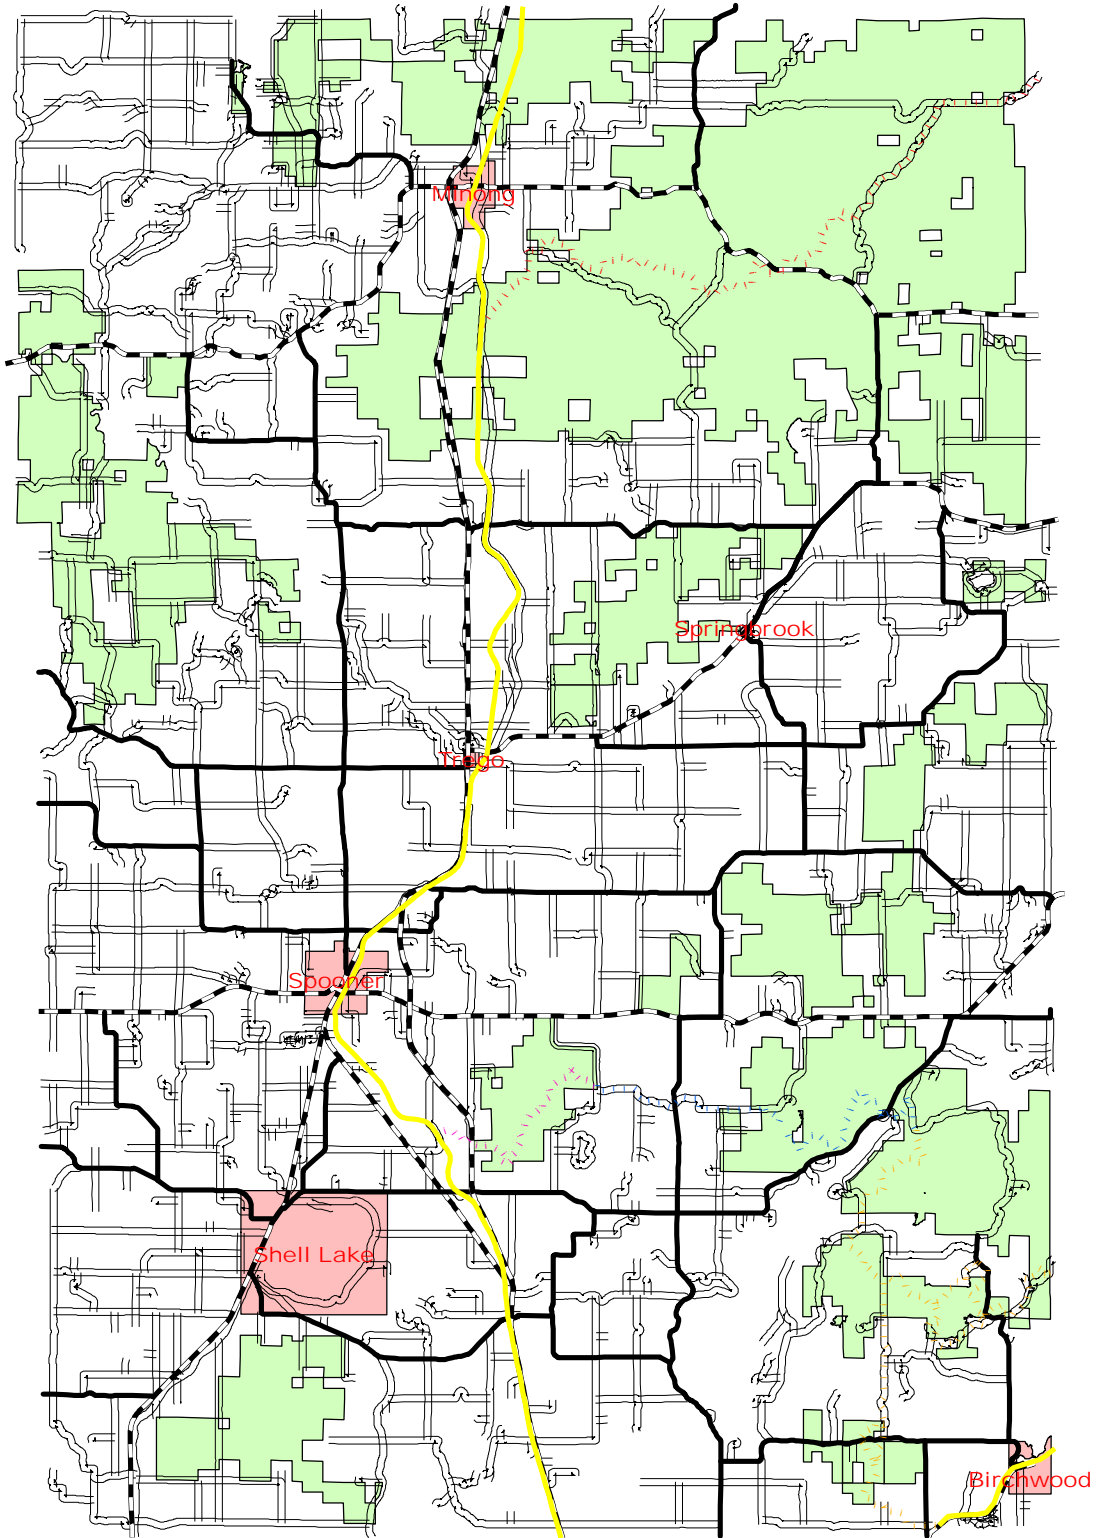

# Wild River Trail and Washburn County ATV Trails

## Legend

- |  |  |
|--|--|
|  Wild River Trail                      |  County Highway         |
|  Beaverbrook ATV Trail                 |  State Highway          |
|  Stony Brook Trail                     |  Township Road          |
|  Spider Lake ATV Trails                |  municipality           |
|  Harmon Lake ATV Trail (proposed 2008) |  Washburn County Forest |